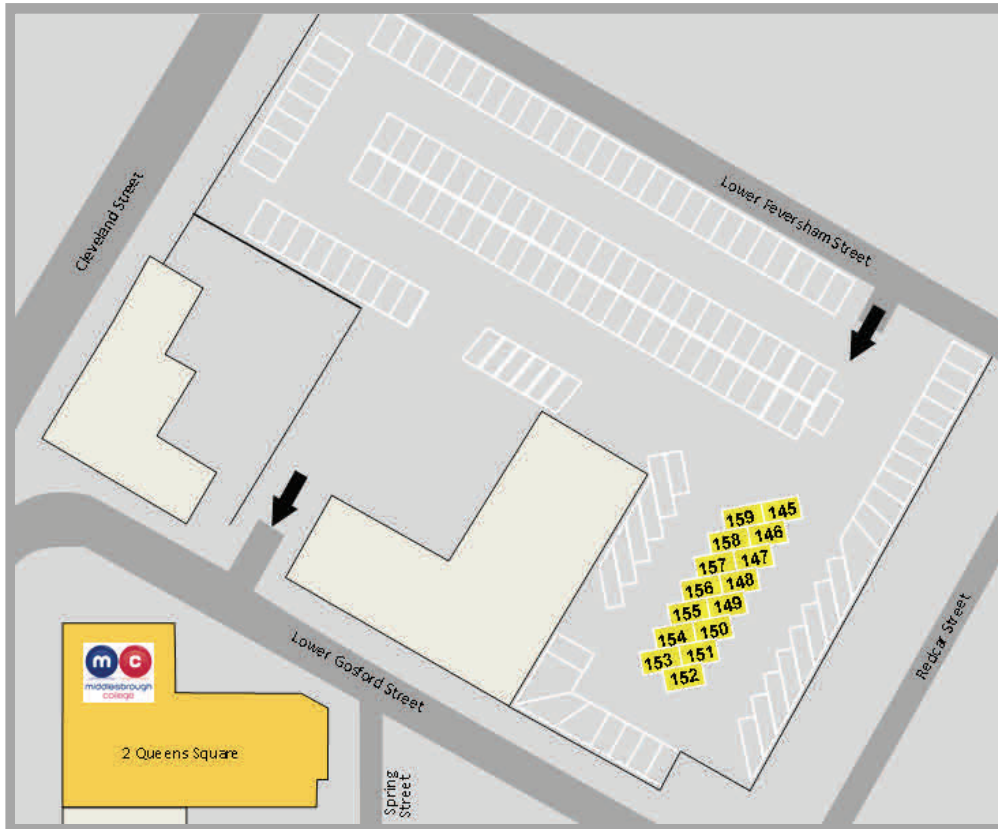

IMPORTANT INFORMATION

CAR PARKING AT 2 QUEEN'S SQUARE

All cars (inc. Blue Badge Holders) visiting Middlesbrough College at 2 Queen's Square **MUST**: -

- ◆ **Show a valid Middlesbrough College permit or short term parking voucher ****

And

- ◆ **Park wholly within a Parking Bay**

Failure to comply is likely to result in a parking fine, issued by a third party company
Nearest alternative parking is available in the South Car Park** on Windward Way, adjacent to the main site